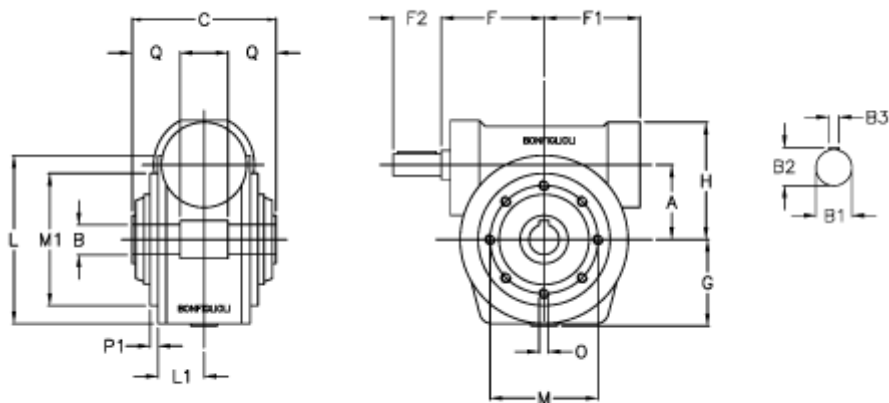

Article number: 3901150040700

Description: Worm gear with solid input shaft
VF 150P-40-HS

Measures

a	= 150.0	F1 = 179	O = M14x23
B	= 50	F2 = 65	P1 = 4.0
B1	= 35	g = 180	Q = 55.0
B2	= 38.0	H = 218	
B3	= 10	L = 250.0	
C	= 175	L1 = 83.5	
Description	= VF 150P-xx-HS	m = 215	
F	= 185.0	M1 = 180	